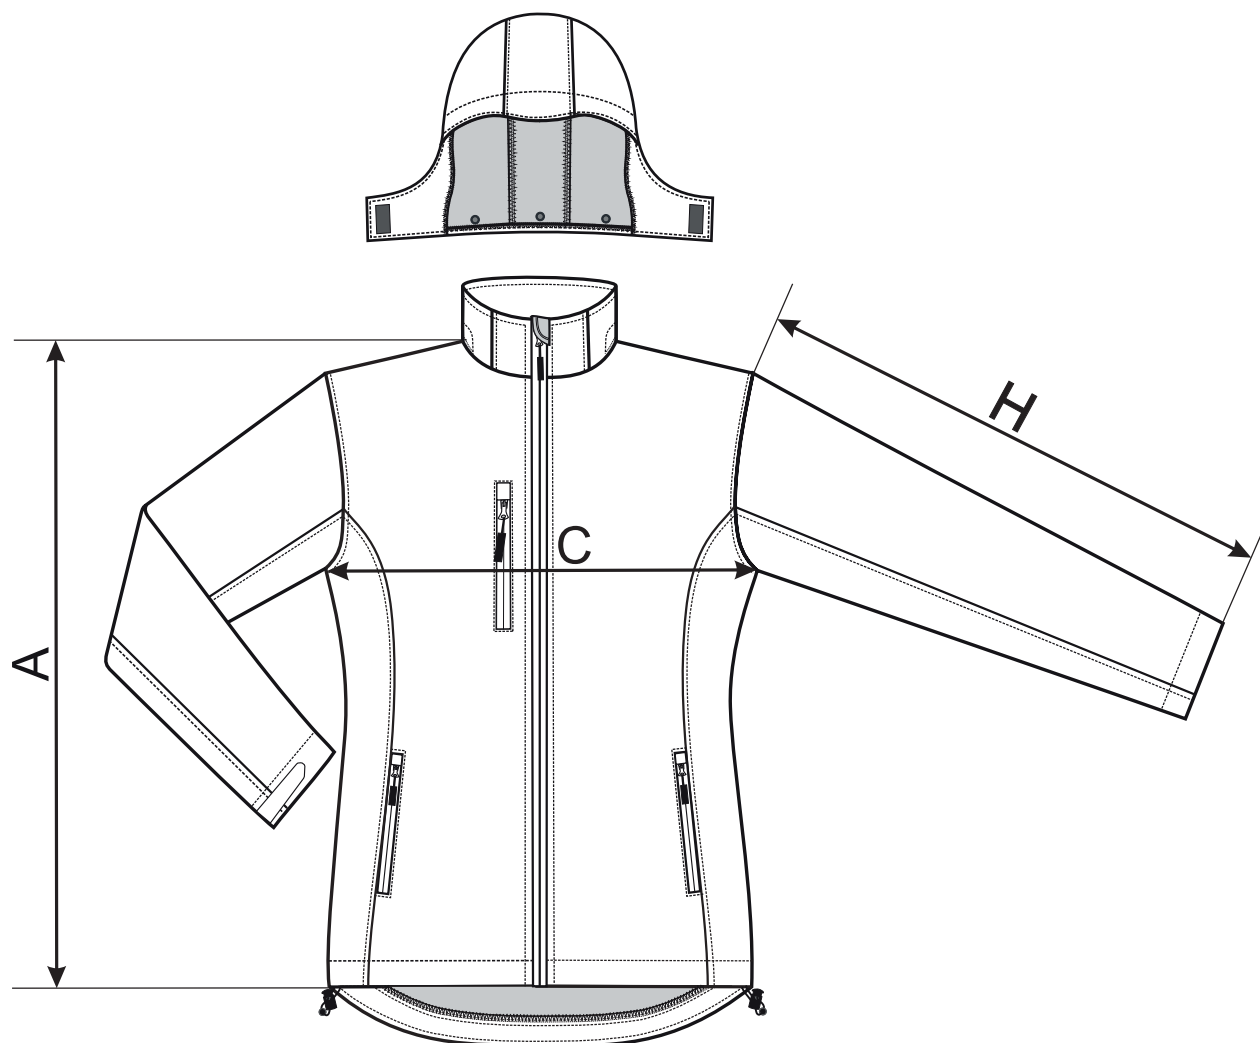

521 Performance ♀

SIZE SPECIFICATION [cm]

size	XS	S	M	L	XL	2XL	3XL
A	61	63	65	67,5	70	71	75
C	46	50	54	58	64	70	75
H	58	59	60	61	63	64	64,5

All size specifications listed are in cm. Accepted tolerance of up to ± 5%.