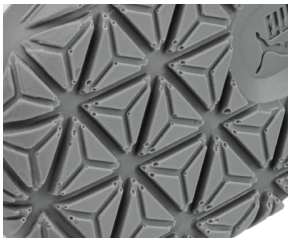

PRODUCT DATA SHEET

Article No. 63.018.2 - Absolute Mid S2 SRC

Protection: fiberglass cap
Plus: cushioning IQ.Cell integrated in the heel area, velcro fastener, DGVU 112-191
Upper: durable microfiber
Lining: BreathActive functional lining
Footbed: evercomfort white
Sole: PU sole WHITE`N SERVICE
Sizes / Width: 36 - 47 / 11

SLIP RESISTANT

LIGHTWEIGHT

IQ.CELL

VEGAN

UNISEX

METAL FREE

DGVU
112 - 191

PU Outsole White `n Service

Due to the special anti slip profile of the abrasion-resistant, flexible and light polyurethane sole, liquid is drained and non-slip optimized.

IQ.CELL

The gel pad directly embedded in the heel area works just like a trampoline - it absorbs shock energy and returns it immediately as bounce.

PU Midsole

The direct injected lightweight PU midsole provides you with shock absorption across the whole tread.

FiberglassCap

The new developed high tech fiberglass toe cap for optimized protection and enhanced flexibility.