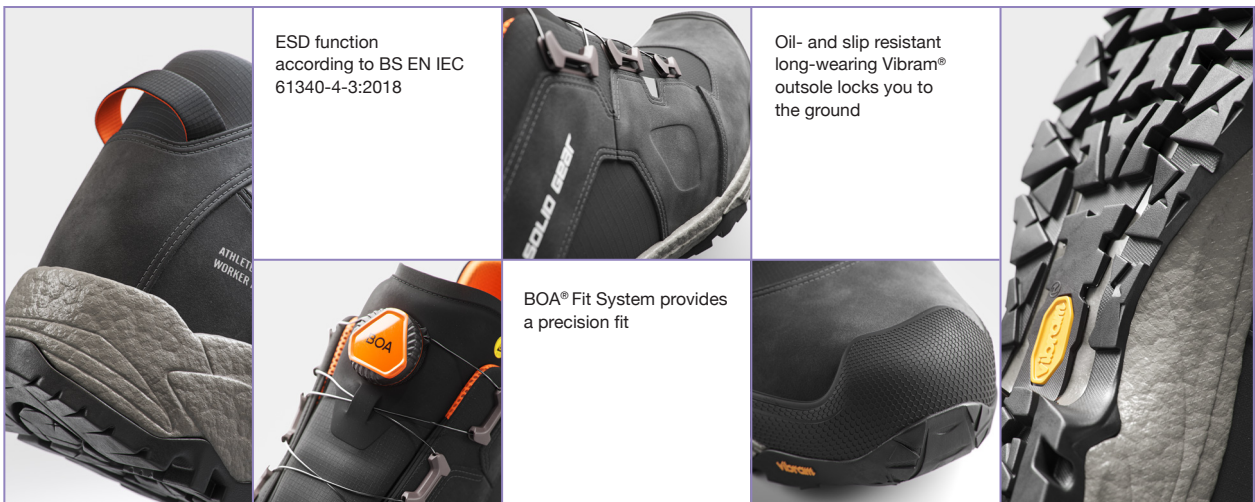

# VAPOR 3

LOW **S3S**

WITH SOFT ETPU MIDSOLE, SOLID SUPPORT AND EXCLUSIVE VIBRAM® OUTSOLE, VAPOR 3 IS ENGINEERED FOR COMFORT ALL DAY LONG.

Nubuck leather and ripstop upper for durability and comfort

TPU bumper on the toe for extra durability

## ALL-WORK COMFORT

ETPU midsole, BOA® Fit System and a secure fit maximizes comfort and stability to give you confidence on every workday.

## CONFIDENT GRIP

Grippy Vibram® rubber outsole with a deep lug pattern gives you traction on wet rocks or gravelly roads.

## STABILITY

Sturdy leather upper paired with internal heel counter and dual TPU shanks in the midsole help provide rigid stability.

ESD function according to BS EN IEC 61340-4-3:2018

Oil- and slip resistant long-wearing Vibram® outsole locks you to the ground